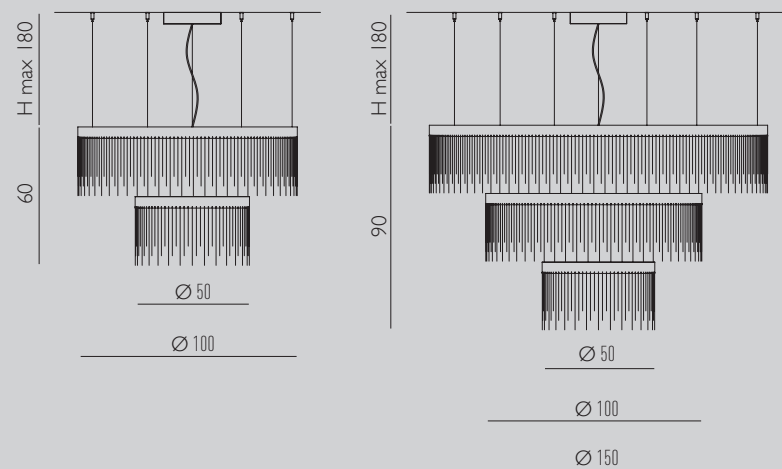

SUSPENSION COMPO 100

Lamp / 67W LED 3000°K
6.625 LM

SUSPENSION COMPO 150

Lamp / 137W LED 3000°K
13.545 LM

Lamp / 15,6W LED 3000°K
1544 LM

Lamp / 23W LED 3000°K
2277 LM