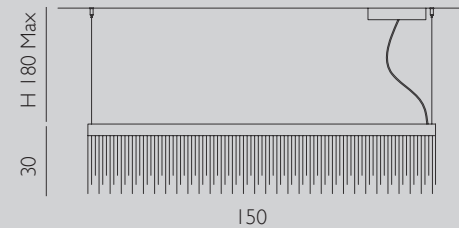

SUSPENSION LIN 150

Lamp / 15,6W LED 3000°K
1544 LM