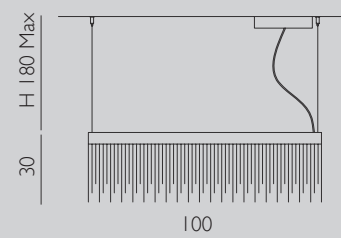

SUSPENSION LIN 100

Lamp / 23W LED 3000°K
2277 LM