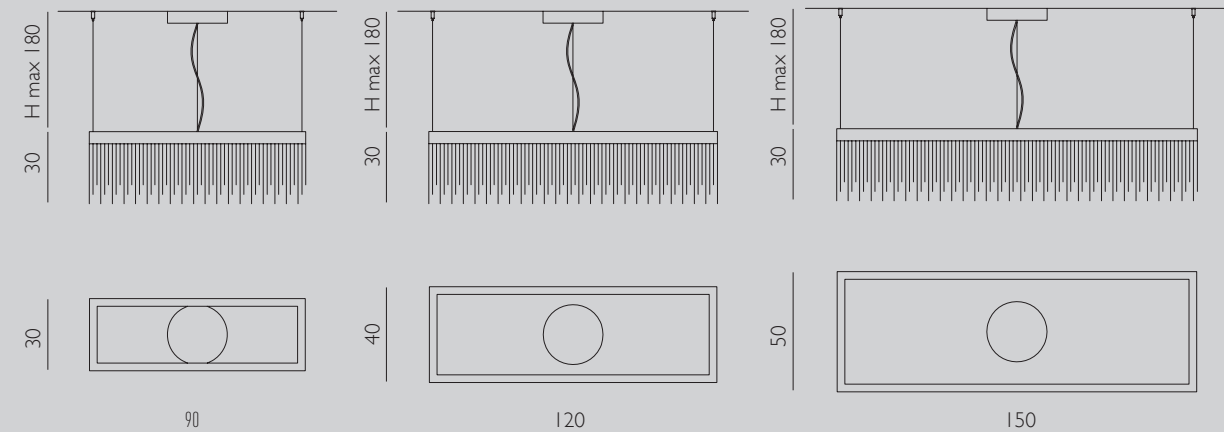

SUSPENSION RE 90x30

Lamp / 35W LED 3000°K
3.397 LM

SUSPENSION RE 120x40

Lamp / 45W LED 3000°K
4.478 LM

SUSPENSION RE 150x50

Lamp / 58W LED 3000°K
5.715 LM

Lamp / 7W LED 3000°K
695 LM

STRUCTURE / MONTATURA

MATERIAL

metal structure &
crystal pendants

struttura in metallo e
pendenti in cristallo

* Custom colours on demand: call for a quotation. symbols
Colori personalizzabili su richiesta: chiama per quotazione.