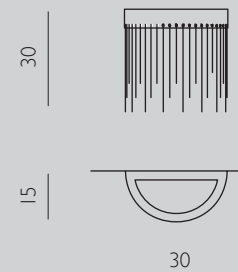

Lamp / 7W LED 3000°K
695 LM