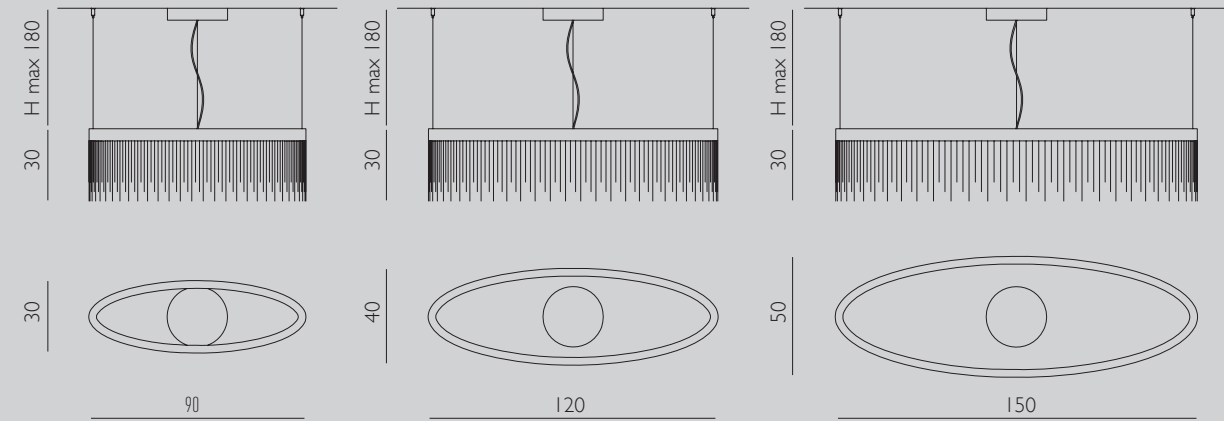

ECLISSE & ECLISSE GLASS

collection

SUSPENSION OVAL 90x30

Lamp / 29W LED 3000°K
2.810 LM

SUSPENSION OVAL 120x40

Lamp / 39W LED 3000°K
3.861 LM

SUSPENSION OVAL 150x50

Lamp / 50W LED 3000°K
4.895 LM